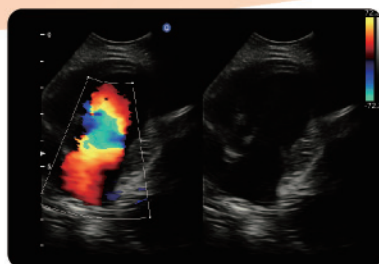

CHISON
Value Beyond Imaging

SonoBook™ 6 VET

Advanced capabilities within laptop design

SonoBook™ 6 VET

- 15 inch HD LED monitor with 120° rotatable.
- Compact and robust laptop design with 5.5kg for challenging VET environment and easy mobility.
- 2hrs battery life in active mode for outdoor VET scanning.
- Productive features for VET applications: B/BC, trapezoidal imaging, triplex, elastography, CW, TDI, etc.
- Dedicated trolley with small footprint: anti-theft lock, accessory basket, printer socket, pneumatic height adjustment, sonotriple connector, ergonomic hand rest.
- Broad range selection of professional VET transducers: micro-convex, high frequency linear, linear rectal, convex, phased array and transrectal.
- Intuitive workflow for efficient VET examination.

Kidney, B Mode

Canine Cardiac, B/BC Mode

Canine Cardiac, PW Mode