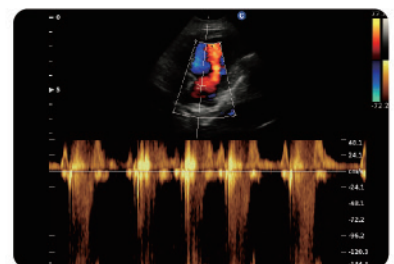

CHISON
Value Beyond Imaging

SonoBook™ 6 VET

Advanced capabilities within laptop design

SonoBook™ 6 VET

- 15 inch HD LED monitor with 120° rotatable.
- Compact and robust laptop design with 5.5kg for challenging VET environment and easy mobility.
- 2hrs battery life in active mode for outdoor VET scanning.
- Productive features for VET applications: B/BC, trapezoidal imaging, triplex, elastography, CW, TDI, etc.
- Dedicated trolley with small footprint: anti-theft lock, accessory basket, printer socket, pneumatic height adjustment, sonotriple connector, ergonomic hand rest.
- Broad range selection of professional VET transducers: micro-convex, high frequency linear, linear rectal, convex, phased array and transrectal.
- Intuitive workflow for efficient VET examination.

Kidney, B Mode

Canine Cardiac, B/BC Mode

Canine Cardiac, PW Mode